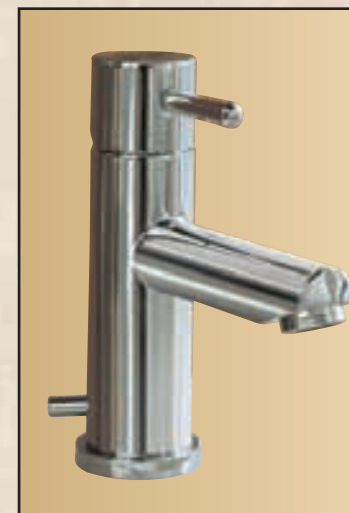

## Single Lever Vessel Faucet

Has brass body, and washerless cartridge with integral hot limit safety stop. Includes grid drain. Chrome finish. 5226 444

**159<sup>97</sup>** each

*American Standard*

## "Loft" Above-Counter Bathroom Vessel Sink

Round, vitreous china sink with contemporary shape. 17¼" round (outside dimensions) x 5" deep. Faucet not included. 5226 428

**149<sup>97</sup>** each

*American Standard*