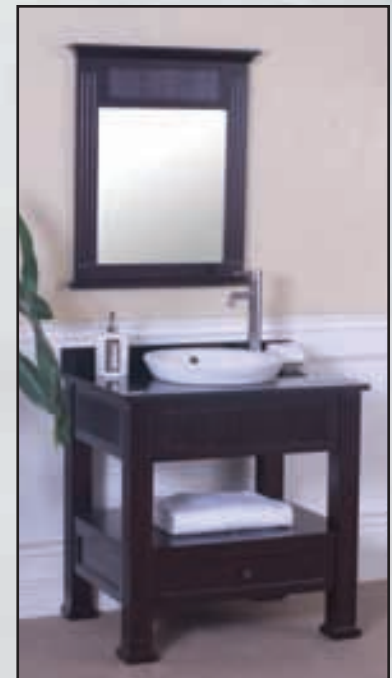

“Montreal” Single-Drawer Vanity

- tambour-style wood inlay
- 3/4” black galaxy granite top
- semi-recessed vessel-style sink
- 30” wide x 21” deep x 34” high
- Espresso stain finish
- 24” wide x 32” high mirror

5226 154

399⁹⁷ each