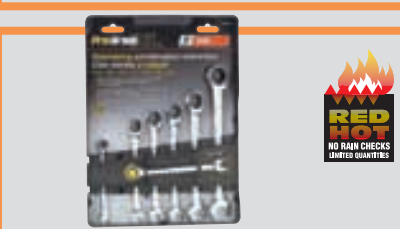

7-Piece "Pro Grade" XL Ratcheting Combo Wrench Sets

Chrome vanadium steel and 72-teeth gear mechanisms. Choose 5/16" - 3/4" SAE sizes (4156 642) or 8 - 18 mm metric sizes (4156 659).

24⁹⁷ set